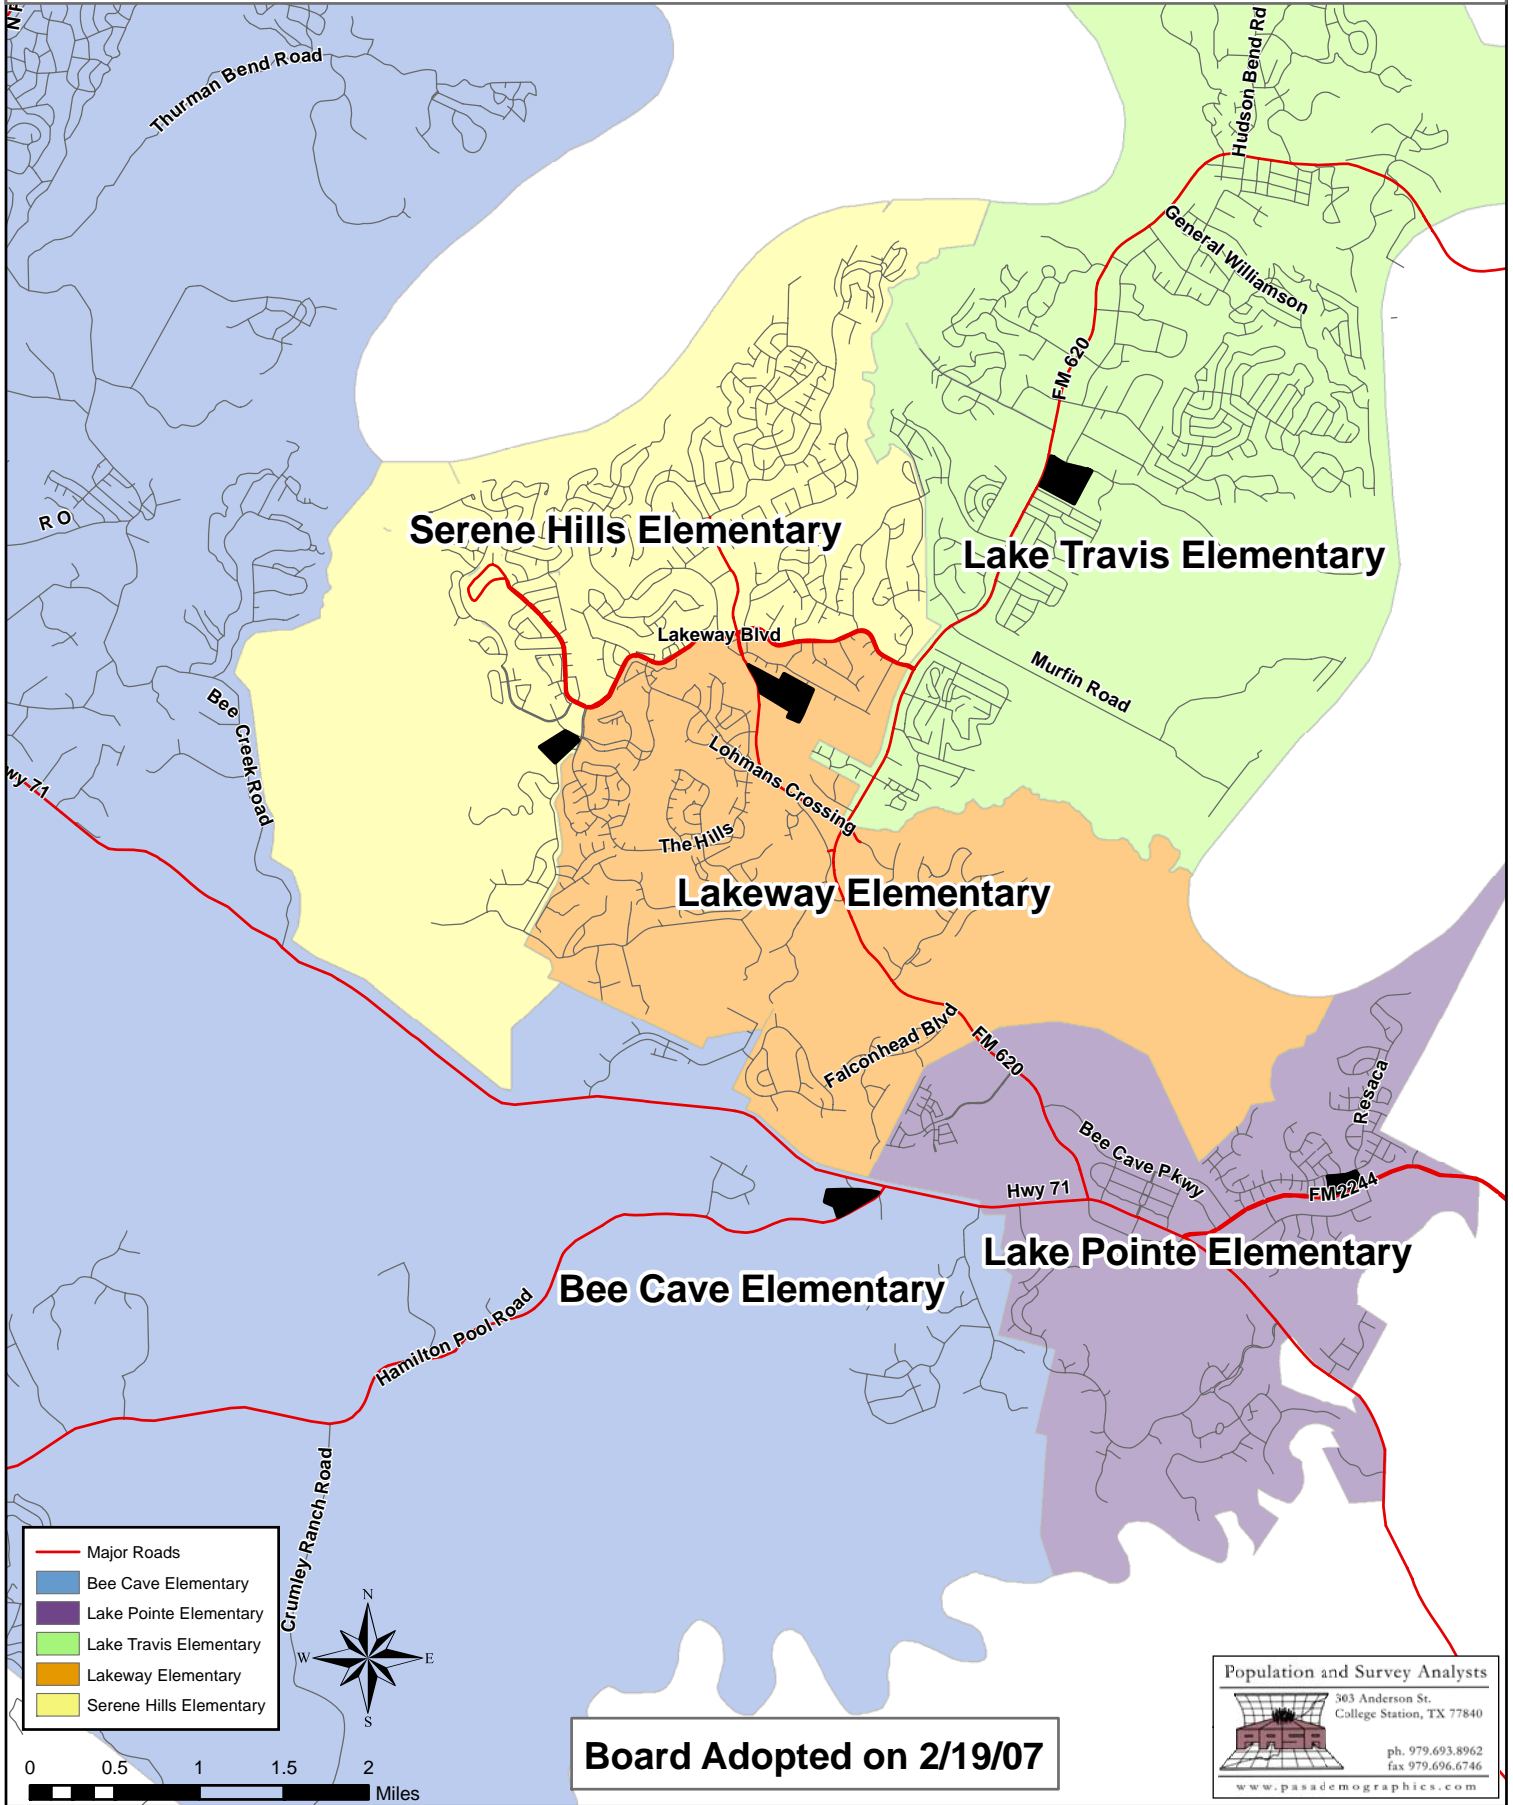

# Lake Travis I.S.D. Elementary School Attendance Zone Boundaries

Population and Survey Analysts  
  
 903 Anderson St.  
 College Station, TX 77840  
 ph. 979.693.8962  
 fax 979.696.6746  
 www.pasademographics.com